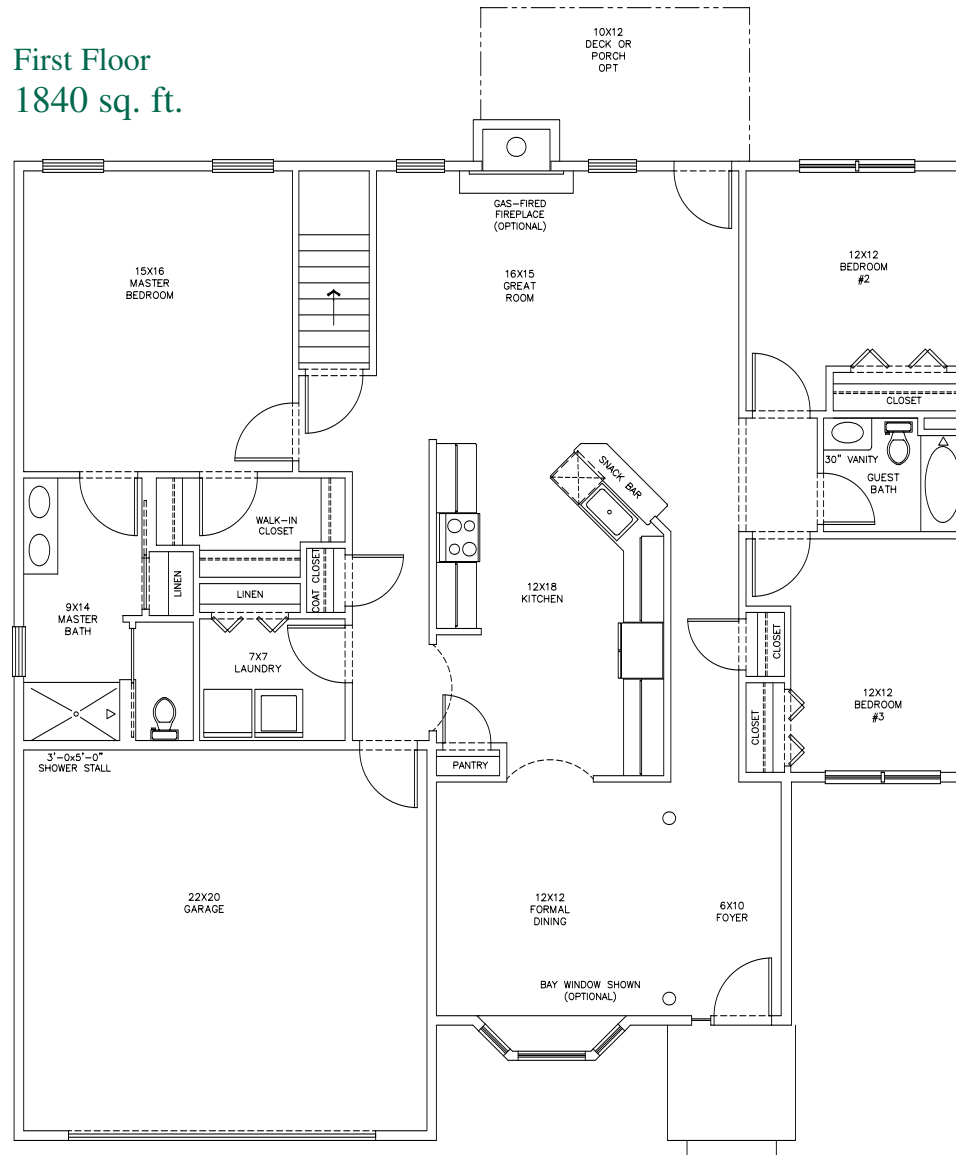

Revere

Bridgefield Commons

First Floor
1840 sq. ft.

For marketing purposes only. Floor plans are approximate and are artist's conceptions. Consult actual blueprints for actual dimensions. All information provided is deemed reliable but is not guaranteed. Not responsible for typographical errors and/or prior sales.