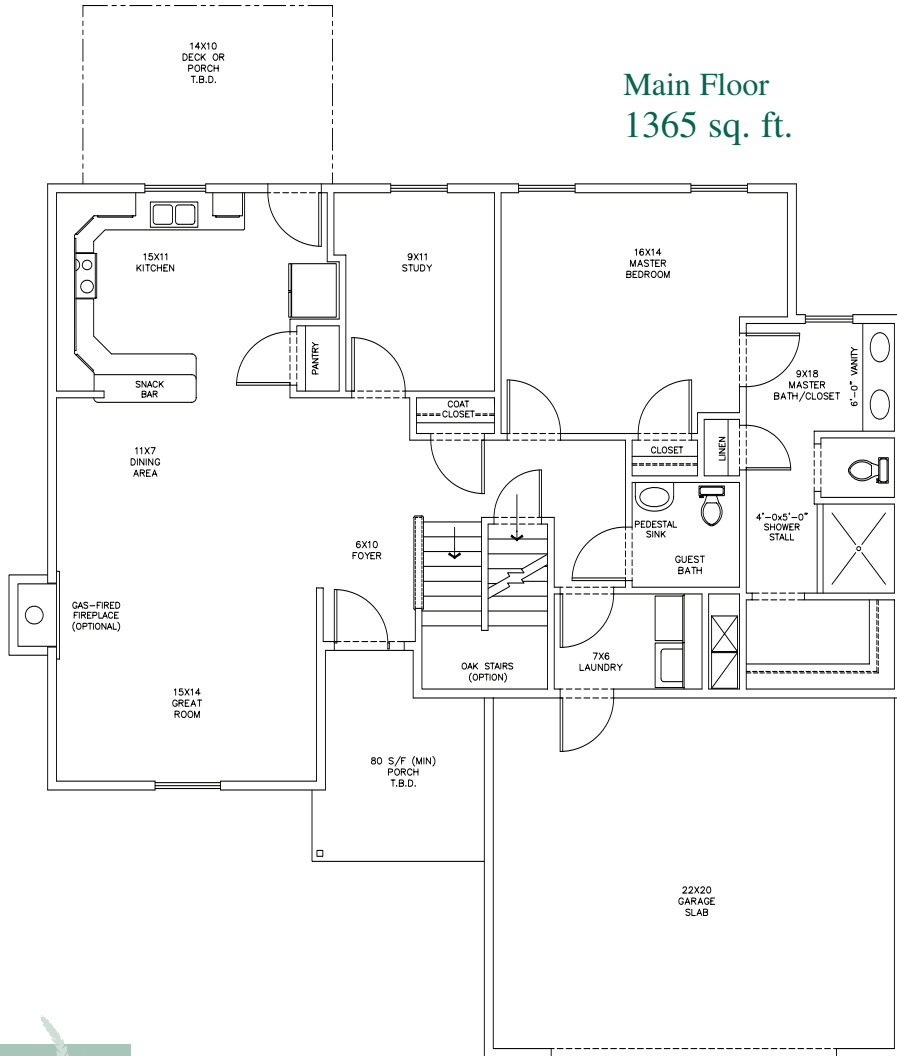

# Madison

Bridgefield Commons

Main Floor  
1365 sq. ft.

Loft Floor  
470 sq. ft.